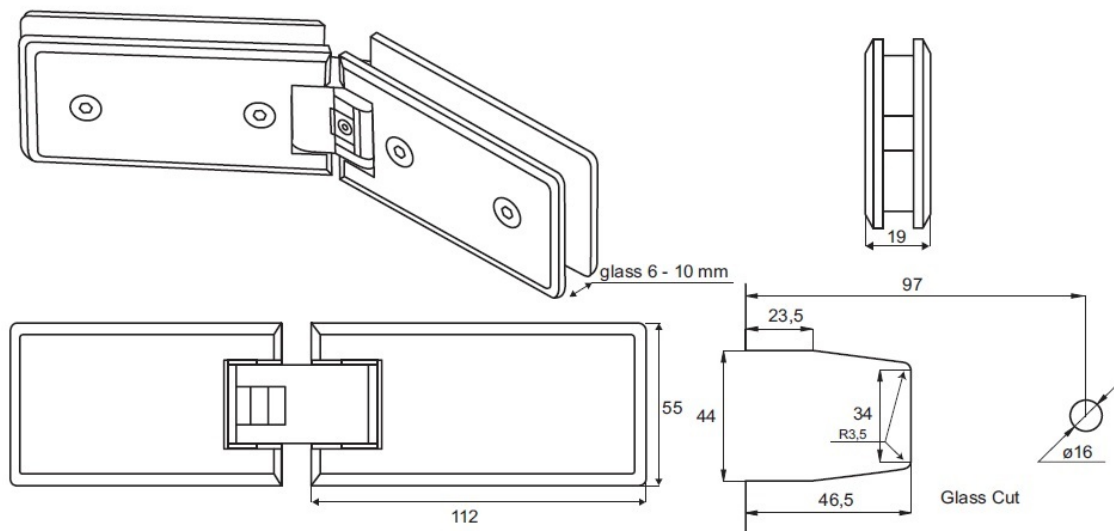

PRODUCT SHEET

Description:

Shower Hinge "Linz", 135DG,Alu-Look,Glass/Glass,6-10mm Glass Thickness,W/Angle Adjustment Function & 25DG Return, Function, Brass Material, Rectangular Shape W/Chamfered, Edges

Item number:

15.23.852-0

Units	Box	Carton	HS Code	Barcode
Pcs.		10	8302100090	 5704866060165

SISO A/S

Mileparken 11
DK-2740 Skovlunde
Denmark
VAT: DK 24786013

Phone +45 45 830 900

www.siso.dk
siso@siso.dk

Danske Bank
Nytorv Branch
Copenhagen
SWIFT: DABADKKK

Account no.
4180 3112 112936
IBAN Account
DK7230003112112936